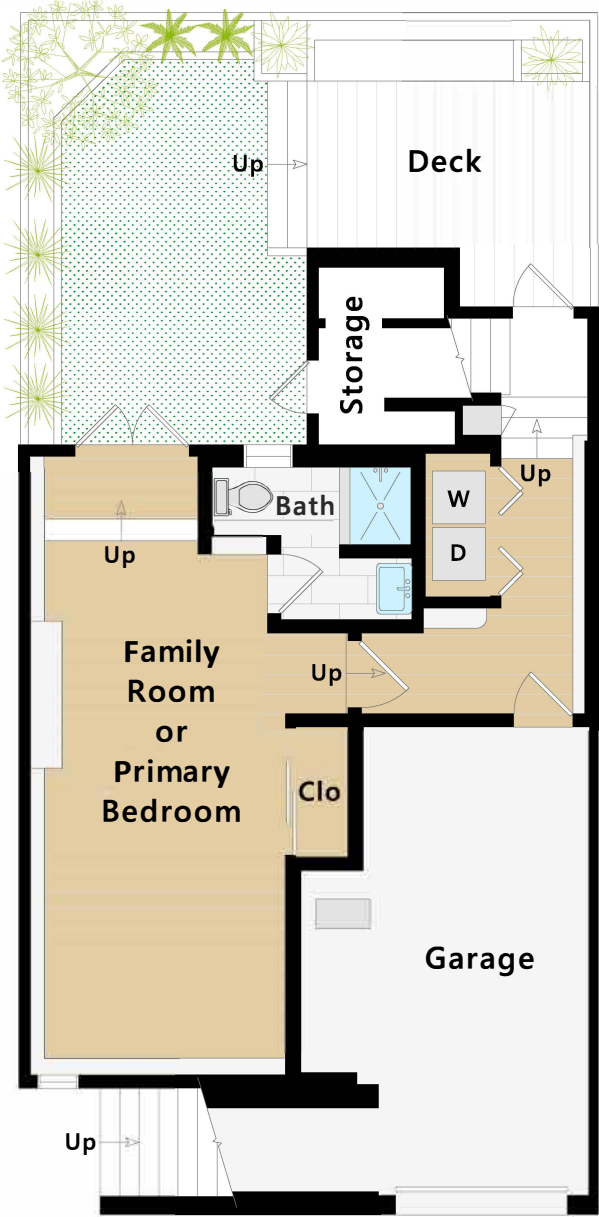

3888 26th Street

San Francisco, CA

Lower Level

Main Level

Upper Level