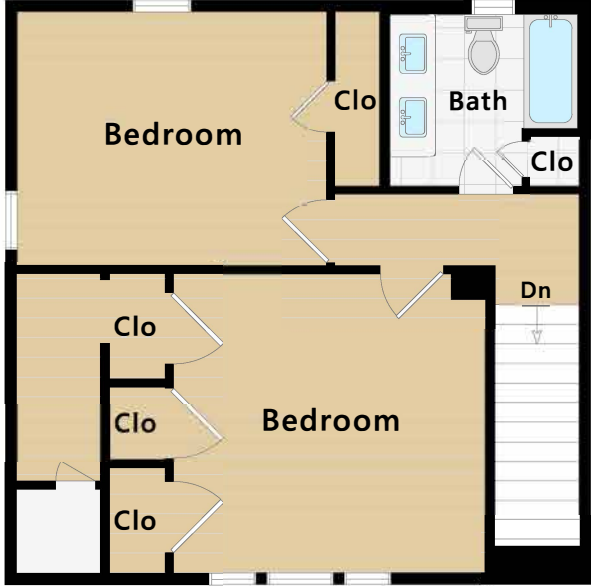

3888 26th Street

San Francisco, CA

Lower Level

Main Level

Upper Level